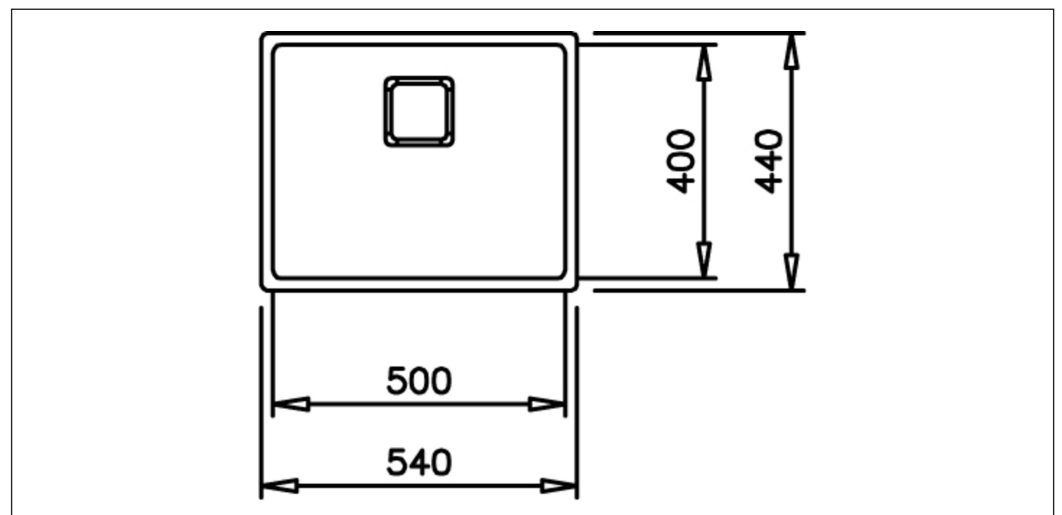

Description

Single bowl in PVD colour for inset, under- and flush mount in a sharp and timeless expression that fits most kitchen (R15).

In PVD colour with square basket waste and decorative cover.

Delivered with overflow, basket waste and water trap.

The PVD process may cause slight color differences.